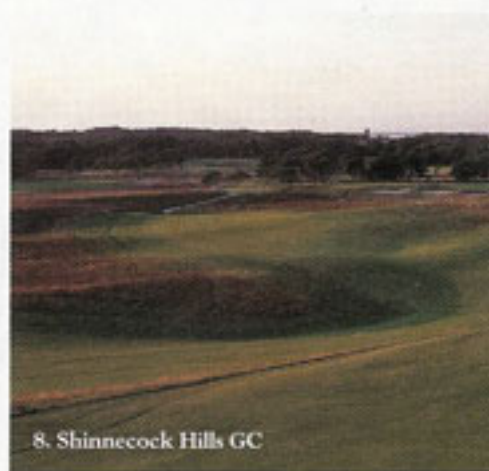

40. Sand Hills GC

13. Bayonne GC

8. Shinnecock Hills GC

Best of the Best

🏌️ Quality of course(s)

1. Crystal Downs GC, Frankfort, Mich., 10.00
Oak Hill CC, Rochester, N.Y., 10.00
Pine Valley GC, Pine Valley, N.J., 10.00
4. Augusta National GC, Augusta, Ga., 9.97
5. Cypress Point Club, Pebble Beach, 9.94